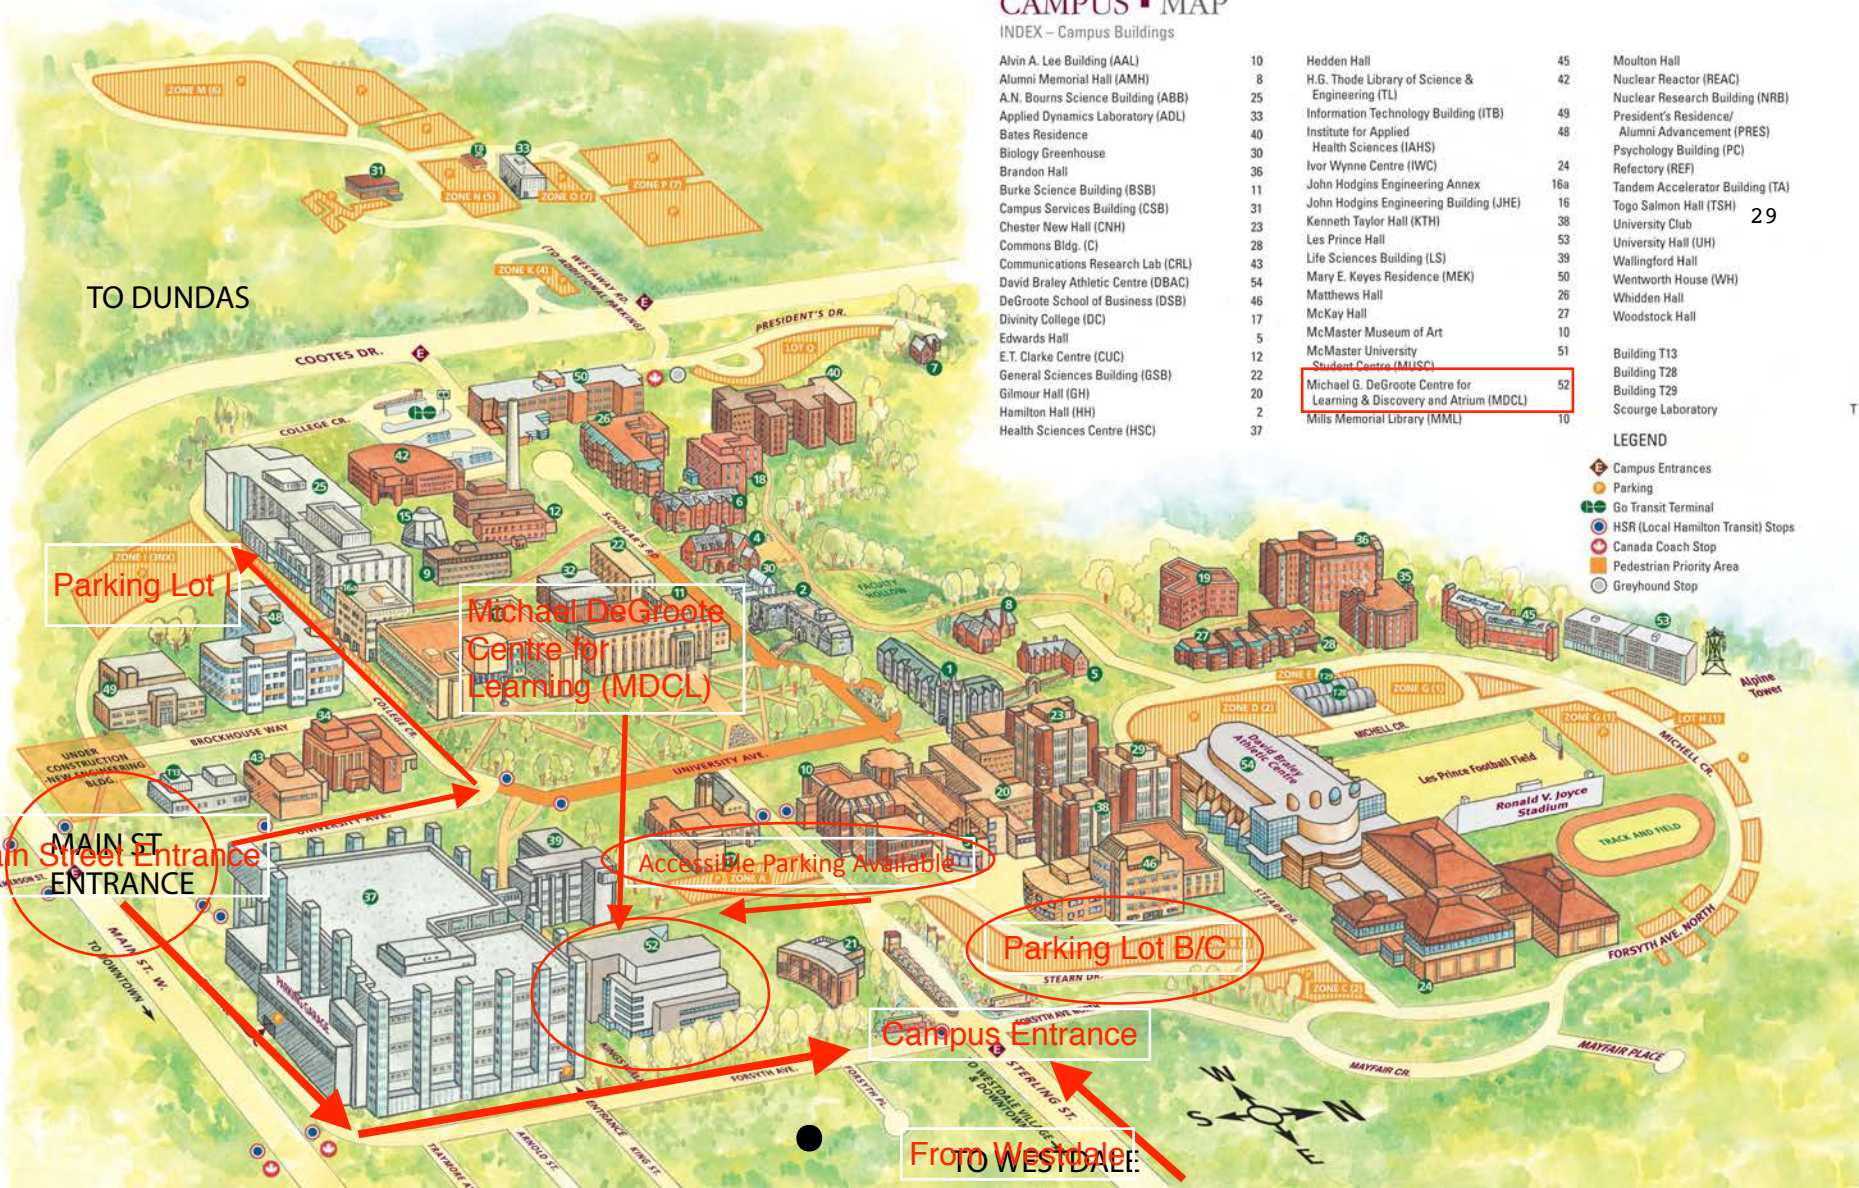

LEGEND

- Campus Entrances
- Parking
- Go Transit Terminal
- HSR (Local Hamilton Transit) Stops
- Canada Coach Stop
- Pedestrian Priority Area
- Greyhound Stop

TO DUNDAS

Parking

EWART ANGUS CENTRE

Main St Entrance

Parking

Campus Entrance

TO WESTDALE

CAMPUS MAP

INDEX - Campus Buildings

10	Hedden Hall	45	Moulton Hall
8	H.G. Thode Library of Science & Engineering (TL)	42	Nuclear Reactor (REAC)
25	A.N. Bourns Science Building (ABB)	49	Nuclear Research Building (NRB)
33	Applied Dynamics Laboratory (ADL)	48	President's Residence/ Alumni Advancement (PRES)
40	Bates Residence	48	Psychology Building (PC)
30	Biology Greenhouse	24	Refectory (REF)
36	Brandon Hall	16a	Tandem Accelerator Building (TA)
11	Burke Science Building (BSB)	16	Togo Salmon Hall (TSH)
33	Campus Services Building (CSB)	38	University Club
21	Chester New Hall (CNH)	53	University Hall (UH)
23	Commons Bldg. (C)	39	Wallingford Hall
28	Communications Research Lab (CRL)	50	Wentworth Hall (WH)
43	David Braley Athletic Centre (DBAC)	26	Whidden Hall
54	DeGroot School of Business (DSB)	27	Woodstock Hall
46	Divinity College (DC)	10	McMaster Museum of Art
17	Edwards Hall	51	McMaster University Student Centre (MUSC)
5	E.T. Clarke Centre (CUC)	22	Michael G. DeGroot Centre for Learning & Discovery and Atrium (MDCL)
12	General Sciences Building (GSB)	52	Mills Memorial Library (MML)
22	Gilmour Hall (GH)	10	Building T13
20	Hamilton Hall (HH)	10	Building T28
2	Health Sciences Centre (HSC)	10	Building T29
37		10	Scourge Laboratory

- ### LEGEND
- Campus Entrances
 - Parking
 - Go Transit Terminal
 - HSR (Local Hamilton Transit) Stops
 - Canada Coach Stop
 - Pedestrian Priority Area
 - Greyhound Stop

TO DUNDAS

Parking Lot I

Michael DeGroot Centre for Learning (MDCL)

Accessible Parking Available

Parking Lot B/C

Campus Entrance

From Westdale

Main Street Entrance