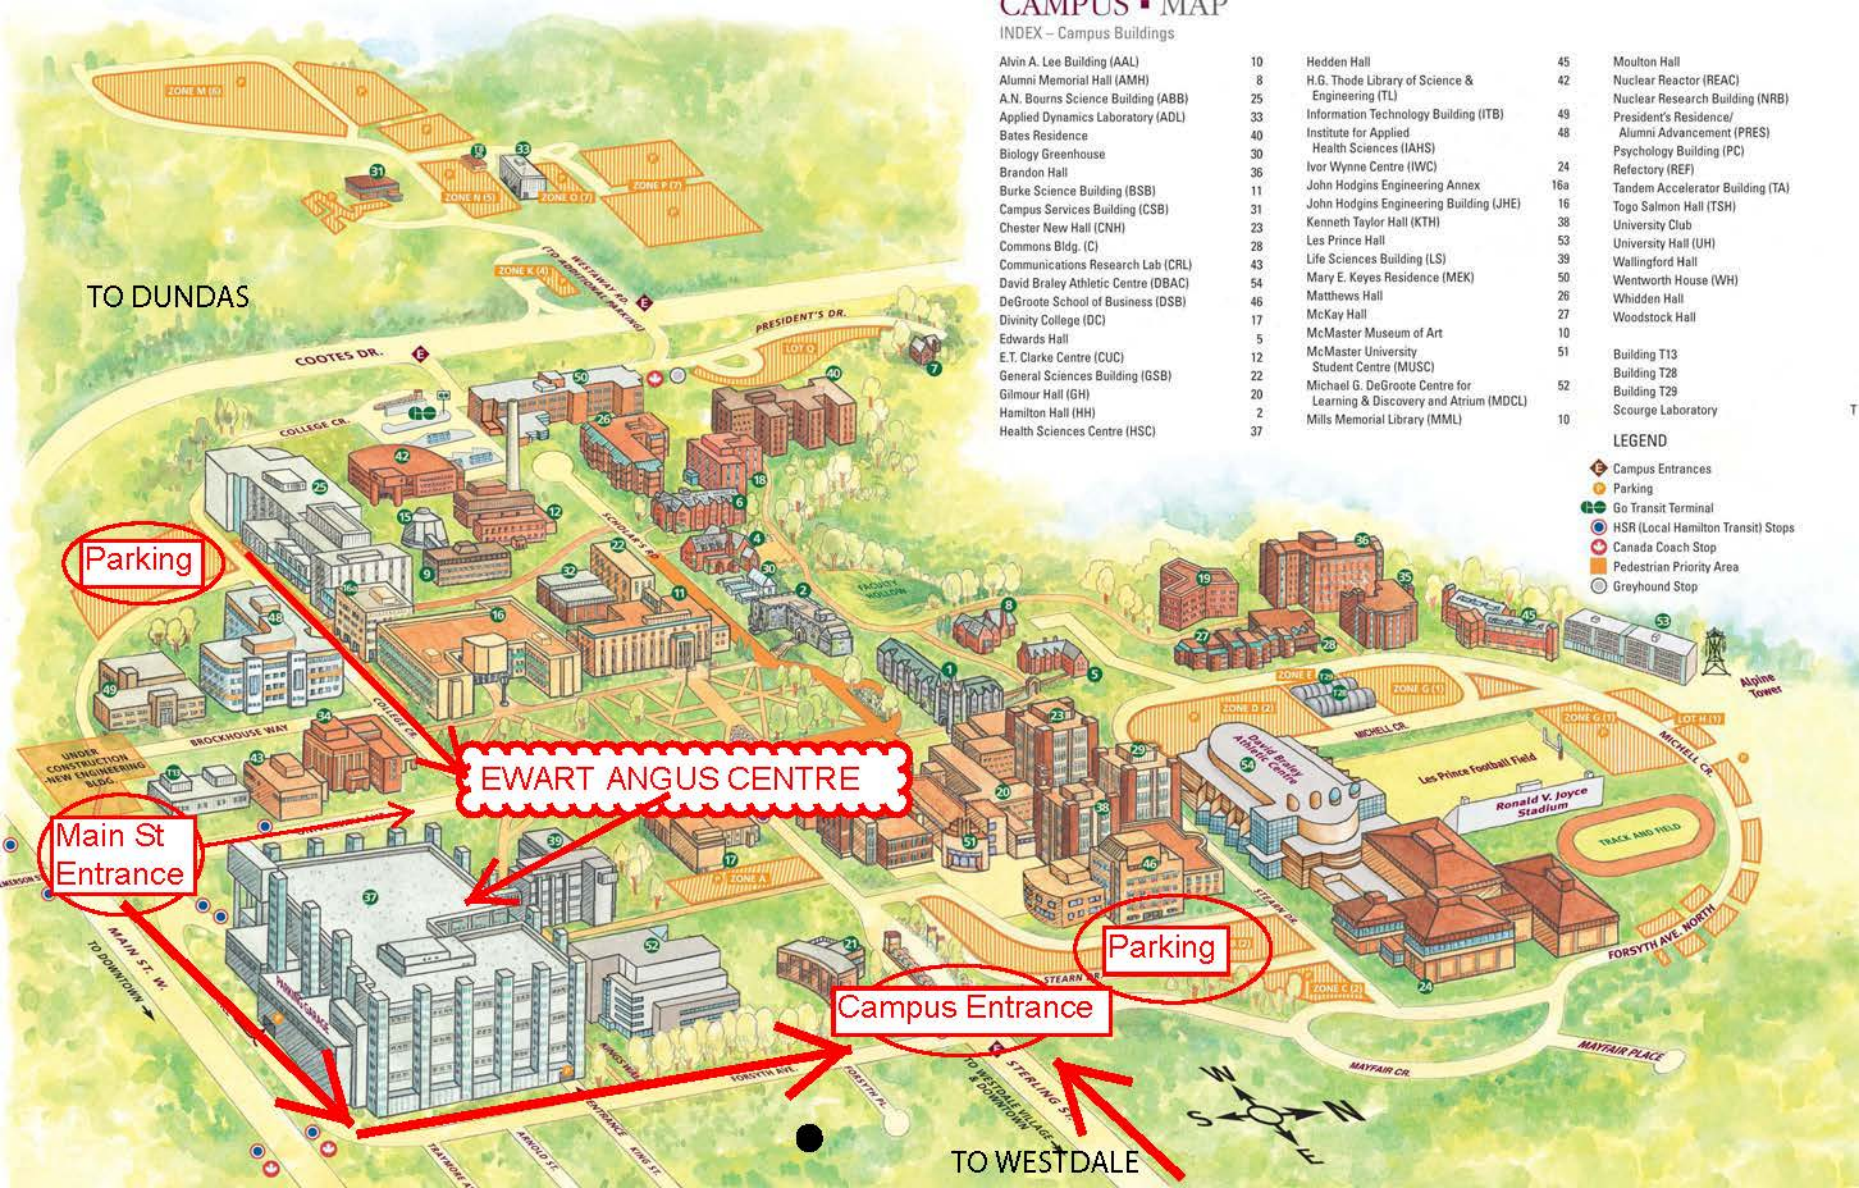

CAMPUS MAP

INDEX - Campus Buildings

Alvin A. Lee Building (AAL)	10	Hedden Hall	45
Alumni Memorial Hall (AMH)	8	H.G. Thode Library of Science & Engineering (TL)	42
A.N. Bourns Science Building (ABB)	25	Information Technology Building (ITB)	49
Applied Dynamics Laboratory (ADL)	33	Institute for Applied Health Sciences (IAHS)	48
Bates Residence	40	Ivor Wynne Centre (IWC)	24
Biology Greenhouse	30	John Hodgins Engineering Annex	16a
Brandon Hall	36	John Hodgins Engineering Building (JHE)	16
Burke Science Building (BSB)	11	Kenneth Taylor Hall (KTH)	38
Campus Services Building (CSB)	31	Les Prince Hall	53
Chester New Hall (CNH)	23	Life Sciences Building (LS)	39
Commons Bldg. (C)	28	Mary E. Keyes Residence (MEK)	50
Communications Research Lab (CRL)	43	Mathews Hall	26
David Braley Athletic Centre (DBAC)	54	McKay Hall	27
DeGroot School of Business (DSB)	46	McMaster Museum of Art	10
Divinity College (DC)	17	McMaster University Student Centre (MUSC)	51
Edwards Hall	5	Michael G. DeGroot Centre for Learning & Discovery and Atrium (MDCL)	52
E.T. Clarke Centre (CUC)	12	Mills Memorial Library (MML)	10
General Sciences Building (GSB)	22		
Gilmour Hall (GH)	20		
Hamilton Hall (HH)	2		
Health Sciences Centre (HSC)	37		

LEGEND

- Campus Entrances
- Parking
- Go Transit Terminal
- HSR (Local Hamilton Transit) Stops
- Canada Coach Stop
- Pedestrian Priority Area
- Greyhound Stop

TO DUNDAS

Parking

EWART ANGUS CENTRE

Main St Entrance

- ### LEGEND
- Campus Entrances
 - Parking
 - Go Transit Terminal
 - HSR (Local Hamilton Transit) Stops
 - Canada Coach Stop
 - Pedestrian Priority Area
 - Greyhound Stop

TO DUNDAS

Parking Lot I

Michael DeGroot Centre for Learning (MDCL)

Accessible Parking Available

Parking Lot B/C

Campus Entrance

From Westdale

Main Street Entrance